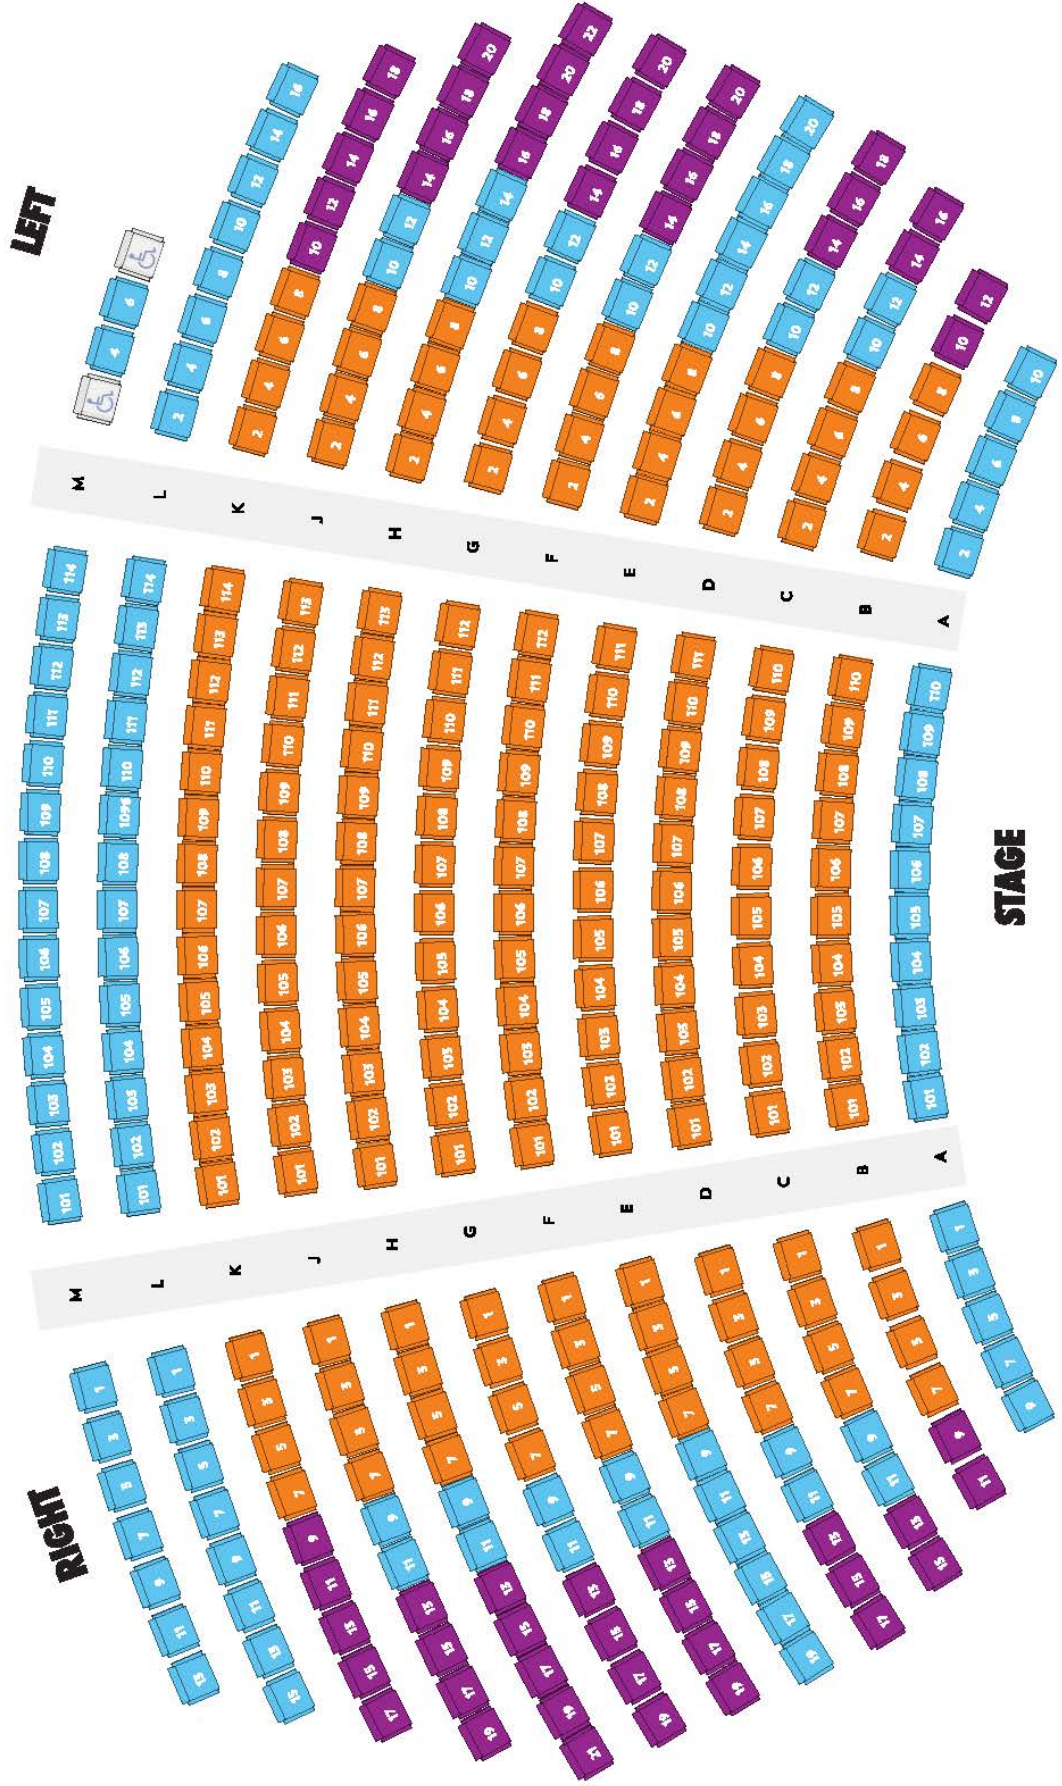

7 Play Subscription Prices			
	Zone A	Zone B	Zone C
Series 1	\$380.00	\$352.00	\$268.00
Series 1-Opening (renewals only)	\$1,409.00	\$534.00	\$429.00
Series 2 & 3 - Tues, Wed, Thurs Mat, Sun Eve	\$394.00	\$380.00	\$268.00
Series 2 & 3 -Thur Eve, Fri, Sat Mat, Sat Eve, Sun Mat	\$408.00	\$380.00	\$268.00

CENTER

LEFT

RIGHT

STAGE

- ZONE A** (orange)
- ZONE B** (light blue)
- ZONE C** (purple)